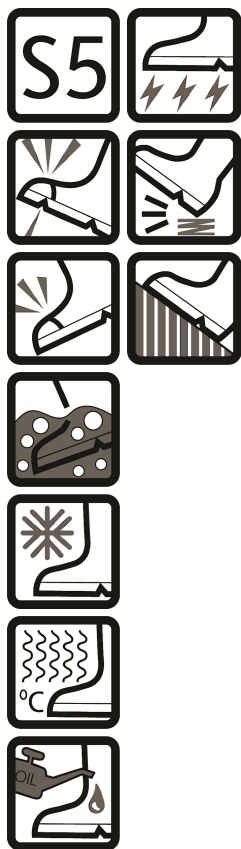

FOOTWEAR

SAFETY BOOTS IN PU QUALITY

LR390

Colours and sizes

04 White / 12 Royal Blue	36 - 49
08 Green / 07 Black	36 - 49

GB

Light, durable and comfortable safety boots
in PU quality

- Robust and durable
- Cold insulation and protects to -20 C
- Flexible even at low temperatures
- Especially suitable for humid and cold environments
- Resistant against minerals, oils, chemicals, fats, disinfectants, manure etc.
- Comfortable moisture wicking insole with seamless inner lining
- Protective steel toe cap and protective steel midsole

Care instructions

Do not use any softeners
Do not use bleach
Wash with similar colours
Ensure the zipper is fastened
Dry inside out

LYNGSØ
RAINWEAR