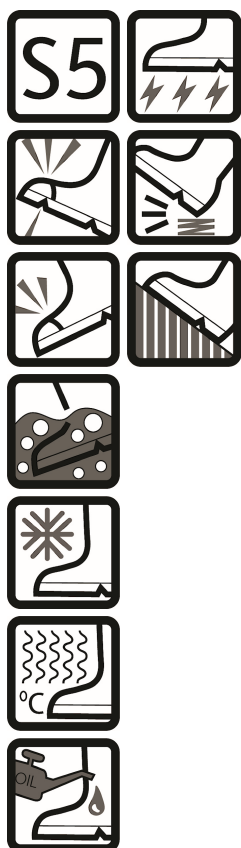

## SAFETY BOOTS IN PU QUALITY

LR390