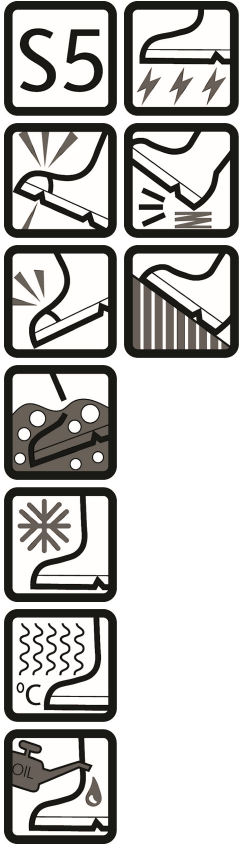

FOOTWEAR

SAFETY BOOTS IN PU QUALITY

LR390

Colours and sizes

| | |
|--------------------------|---------|
| 04 White / 12 Royal Blue | 36 - 49 |
| 08 Green / 07 Black | 36 - 49 |

GB

**Light, durable and comfortable safety boots
in PU quality**

- Robust and durable
- Cold insulation and protects to -20 C
- Flexible even at low temperatures
- Especially suitable for humid and cold environments
- Resistant against minerals, oils, chemicals, fats, disinfectants, manure etc.
- Comfortable moisture wicking insole with seamless inner lining
- Protective steel toe cap and protective steel midsole