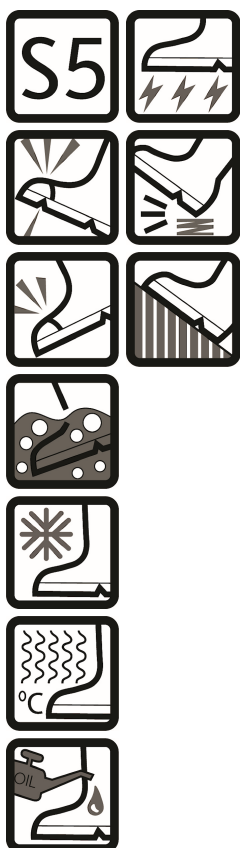

## SAFETY BOOTS IN PU QUALITY

LR390