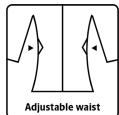

## BREATHABLE COVERALL IN STRETCH QUALITY

4WS-4073

Breathable, wind & waterproof

4-way stretch

Adjustable waist

Adjustable cuffs

Zipper at leg

Adjustable hem