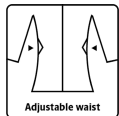

## BREATHABLE COVERALL IN STRETCH QUALITY

4WS-4073

4-way stretch

Adjustable waist

Adjustable cuffs

Zipper at leg

Adjustable hem

YKK zipper