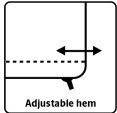

Adjustable hem