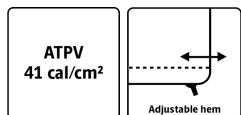

RIS-3279-TOM  
Only col. 05

ATPV  
41 cal/cm<sup>2</sup>

Adjustable hem

EBT50  
40 cal/cm<sup>2</sup>

ELIM  
33 cal/cm<sup>2</sup>

Breatable, wind  
& waterproof

Zip in

Helmet compatible