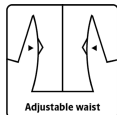

## BREATHABLE COVERALL IN STRETCH QUALITY

4WS-4033

EN ISO  
24232

Breathable, wind  
& waterproof

4-way stretch

Adjustable waist

Adjustable cuffs

Kneepad pockets